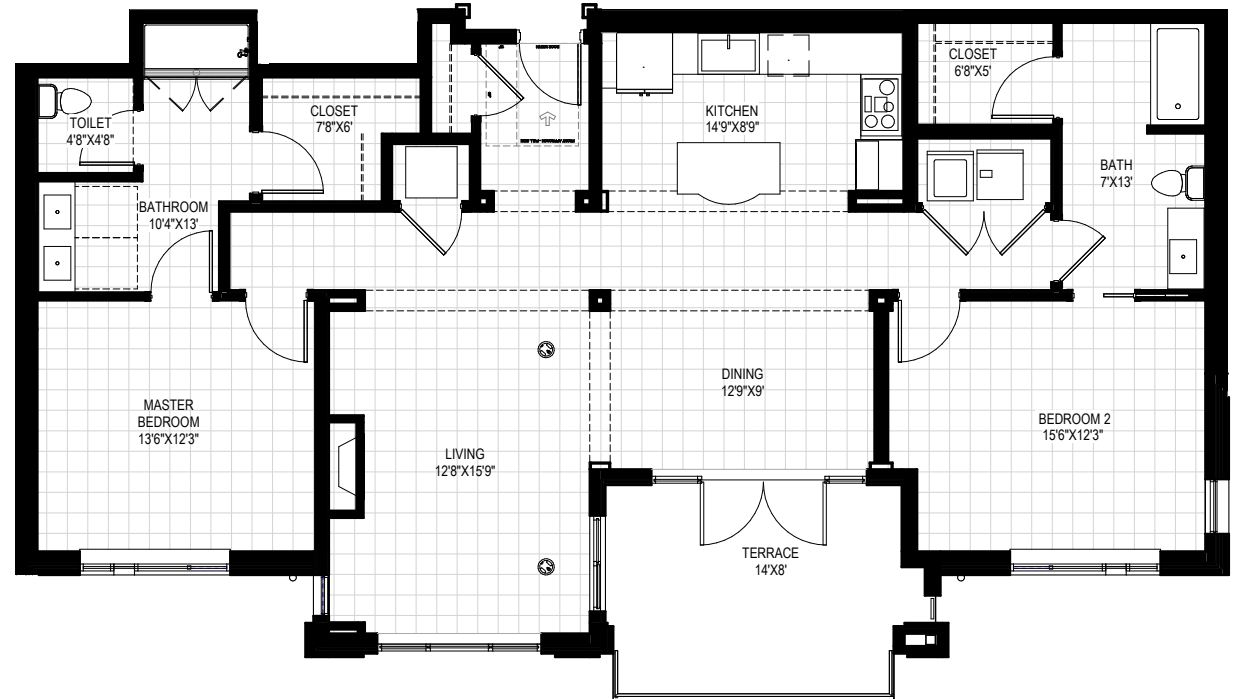

SCOTLAND
Two Bedroom | Two Bath
1,410 SF

SOUTHMINSTER
TERRACES

SOUTH TERRACES

- Kenilworth
- Selwyn
- Fairview
- Randolph
- Hempstead
- Wendover
- Scotland
- Morehead

Architectural square footage estimates are approximate. Final floor plan subject to modification.