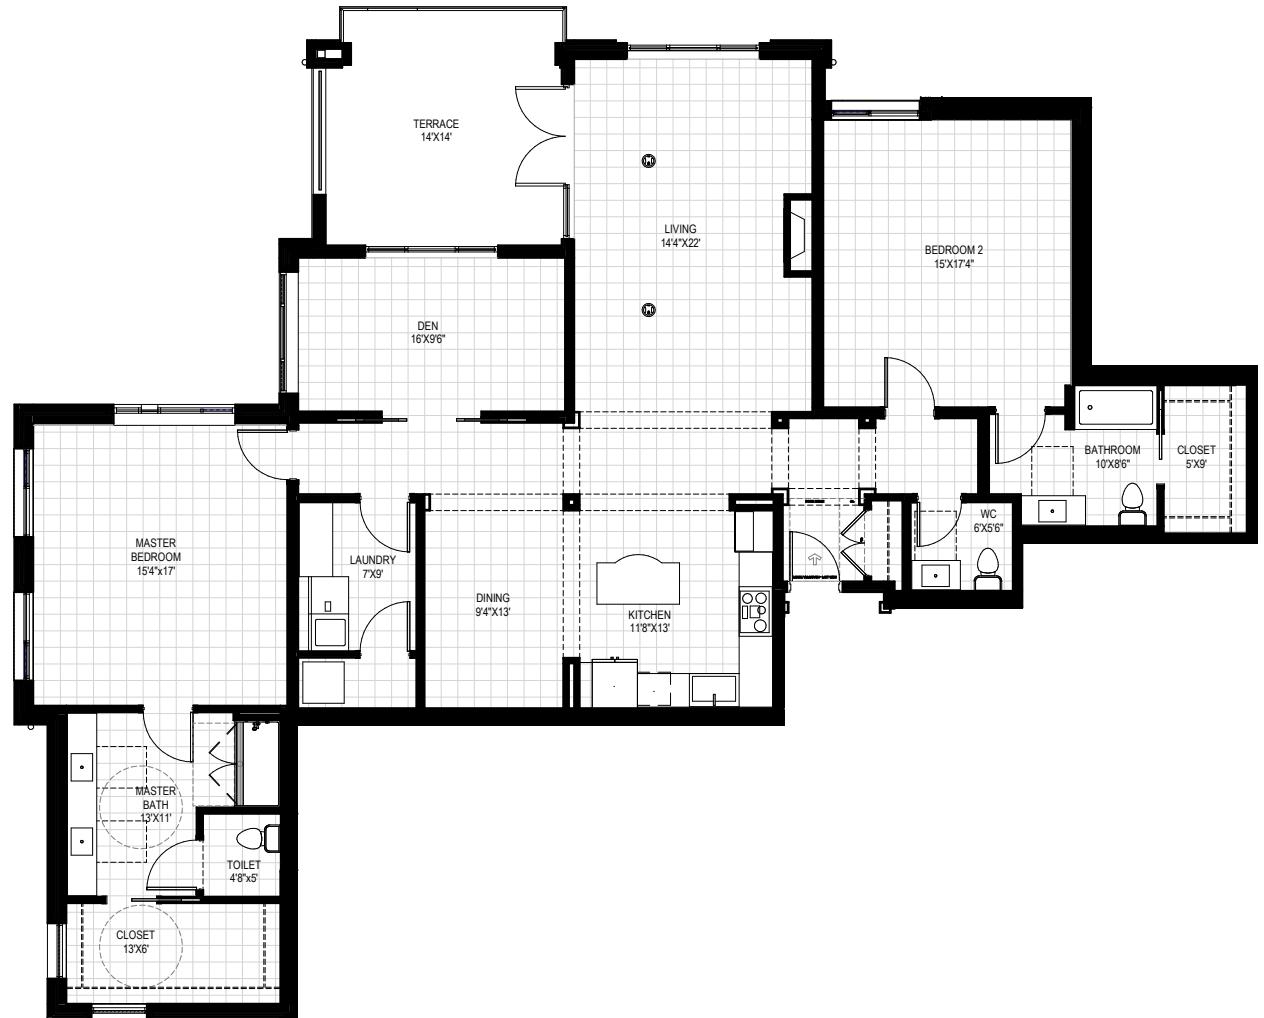

SELWYN
 Two Bedroom | Two + Half Bath | Den
2,002 SF*

**SOUTHMINSTER
 TERRACES**

NORTH TERRACES

- Kenilworth**
- Selwyn**
- Randolph**
- Hampton**
- Beverly**

**Architectural square footage is approximate. Final floor plan subject to modification.*

SELWYN
 Two Bedroom | Two Bath | Den
2,000 SF

**SOUTHMINSTER
 TERRACES**

SOUTH TERRACES

- Kenilworth
- Selwyn
- Fairview
- Randolph
- Hempstead
- Wendover
- Scotland
- Morehead

Architectural square footage estimates are approximate. Final floor plan subject to modification.