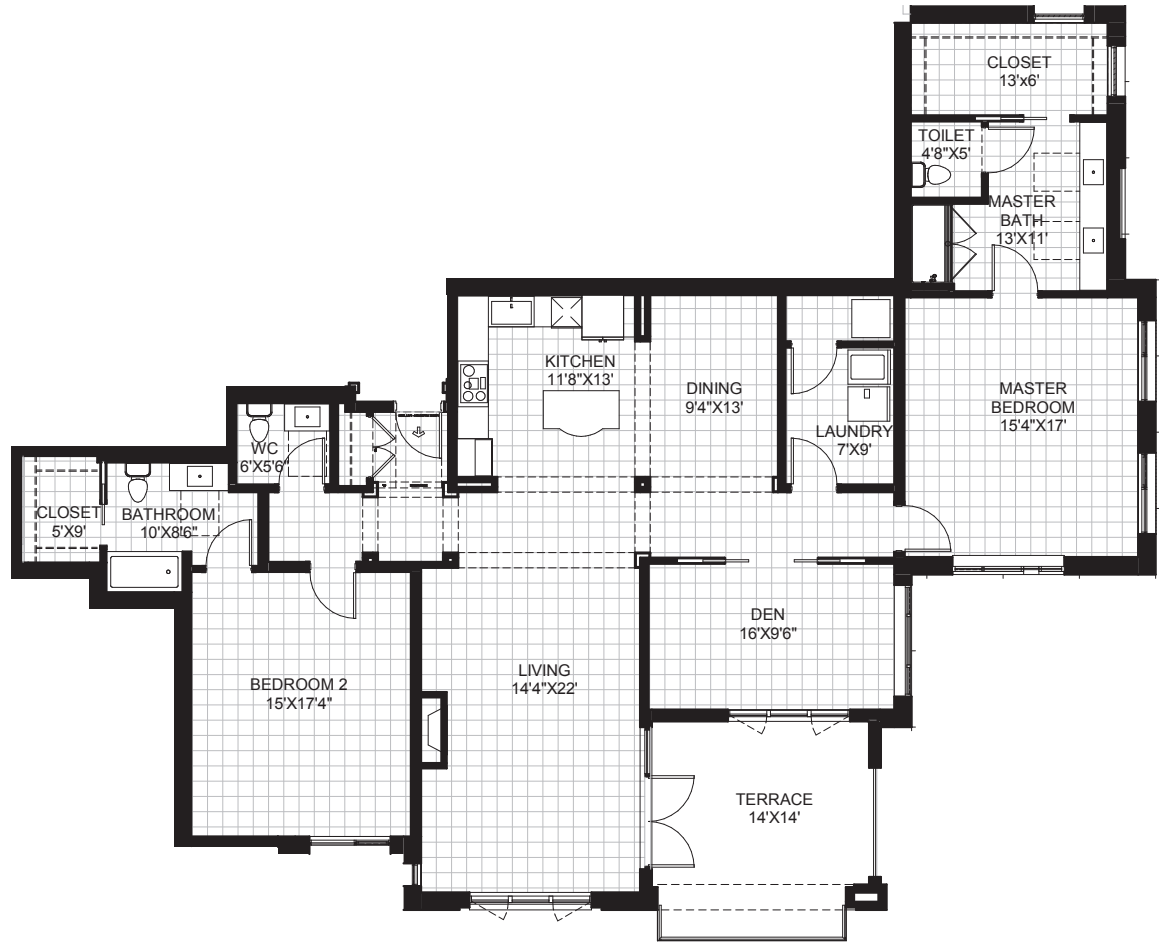

SELWYN
 Two Bedroom | Two + Half Bath | Den
2,002 SF*

**SOUTHMINSTER
 TERRACES**

NORTH TERRACES

- Kenilworth**
- Selwyn**
- Randolph**
- Hampton**
- Beverly**

**Architectural square footage is approximate. Final floor plan subject to modification.*

SELWYN
 Two Bedroom | Two Bath | Den
2,000 SF

**SOUTHMINSTER
 TERRACES**

SOUTH TERRACES

- Kenilworth
- Selwyn
- Fairview
- Randolph
- Hempstead
- Wendover
- Scotland
- Morehead

Architectural square footage estimates are approximate. Final floor plan subject to modification.