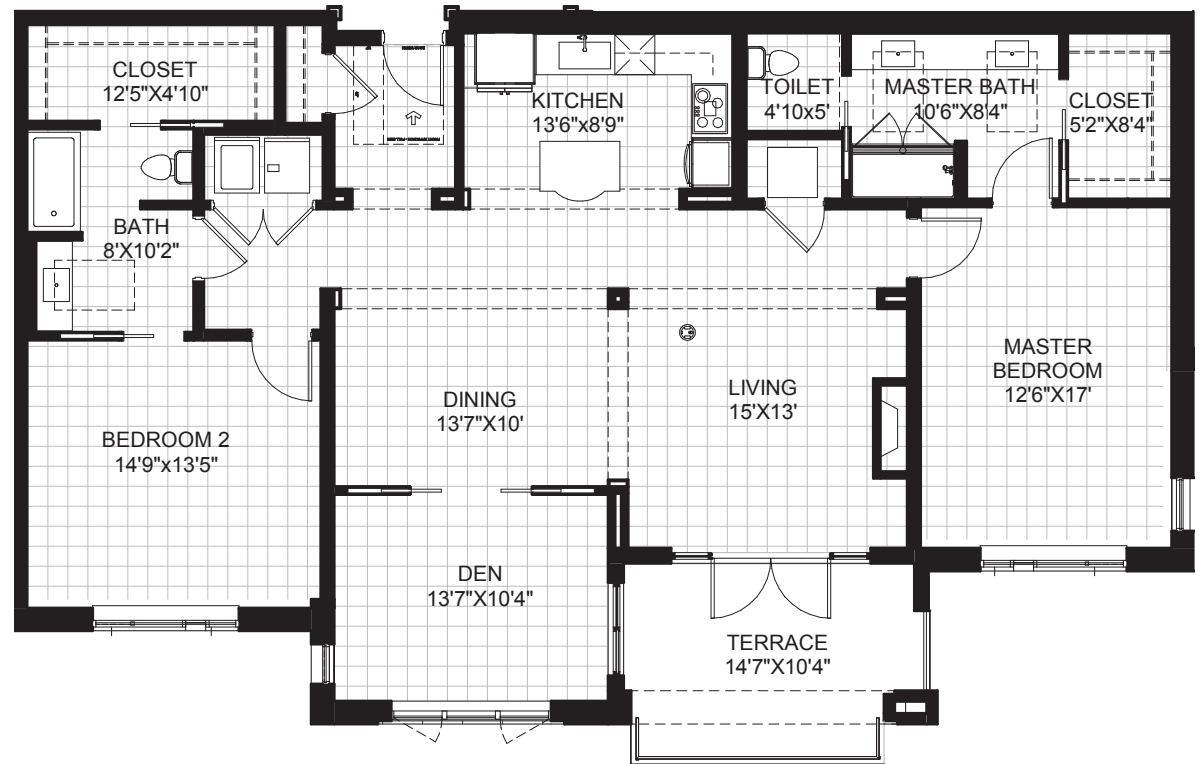

RANDOLPH
Two Bedroom | Two Bath | Den
1,602 SF*

**SOUTHMINSTER
TERRACES**

NORTH TERRACES

- Kenilworth
- Selwyn
- Randolph
- Hampton
- Beverly

**Architectural square footage is approximate. Final floor plan subject to modification.*

RANDOLPH
Two Bedroom | Two Bath | Den
1,600 SF

**SOUTHMINSTER
TERRACES**

SOUTH TERRACES

- Kenilworth
- Selwyn
- Fairview
- Randolph
- Hempstead
- Wendover
- Scotland
- Morehead

Architectural square footage estimates are approximate. Final floor plan subject to modification.