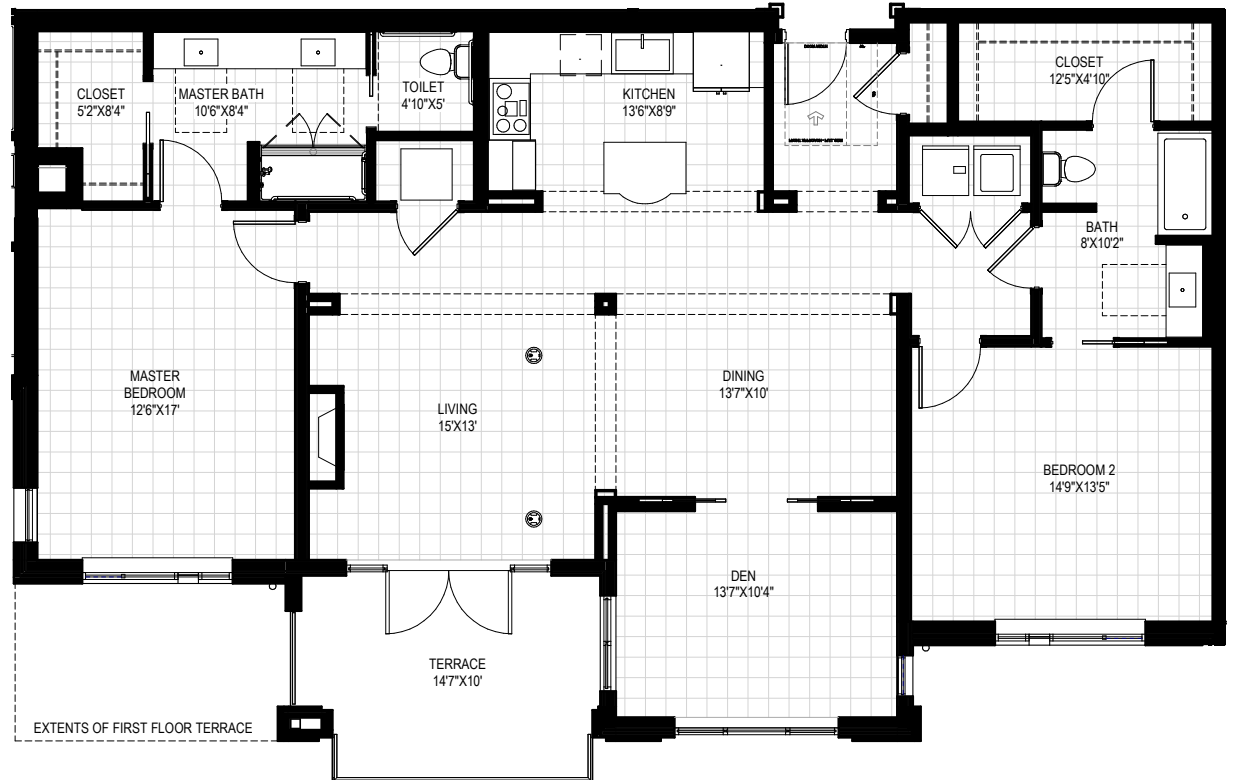

RANDOLPH
Two Bedroom | Two Bath | Den
1,602 SF*

**SOUTHMINSTER
TERRACES**

NORTH TERRACES

- Kenilworth
- Selwyn
- Randolph
- Hampton
- Beverly

**Architectural square footage is approximate. Final floor plan subject to modification.*

RANDOLPH
Two Bedroom | Two Bath | Den
1,600 SF

**SOUTHMINSTER
TERRACES**

SOUTH TERRACES

- Kenilworth
- Selwyn
- Fairview
- Randolph
- Hempstead
- Wendover
- Scotland
- Morehead

Architectural square footage estimates are approximate. Final floor plan subject to modification.