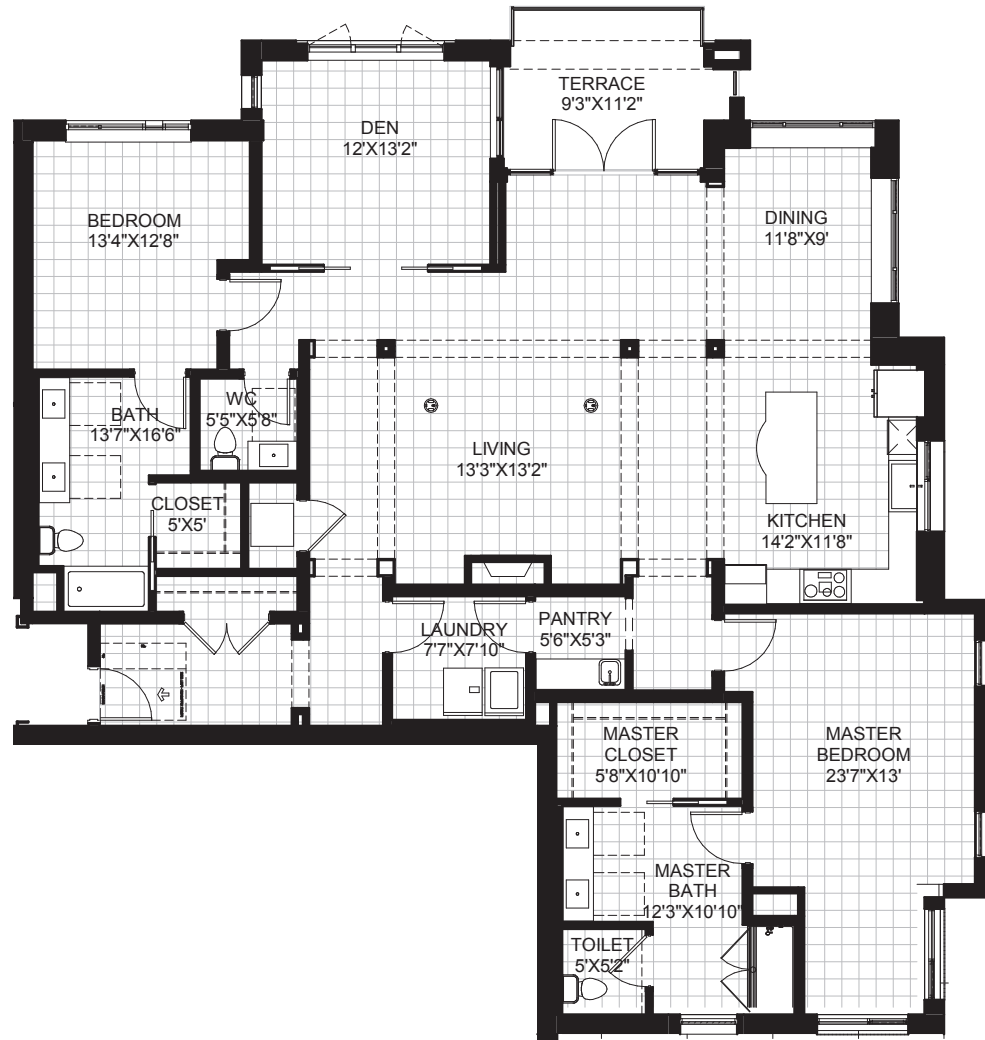

**KENILWORTH**  
 Two Bedroom | Two + Half Bath | Den  
**2,140 SF\***

**SOUTHMINSTER  
 TERRACES**

**NORTH TERRACES**

- Kenilworth
- Selwyn
- Randolph
- Hampton
- Beverly

*\*Architectural square footage is approximate. Final floor plan subject to modification.*

**KENILWORTH**  
Two Bedroom | Two Bath | Den  
**2,150 SF**

**SOUTHMINSTER  
TERRACES**

**SOUTH TERRACES**

- Kenilworth
- Selwyn
- Fairview
- Randolph
- Hempstead
- Wendover
- Scotland
- Morehead

*Architectural square footage estimates are approximate. Final floor plan subject to modification.*