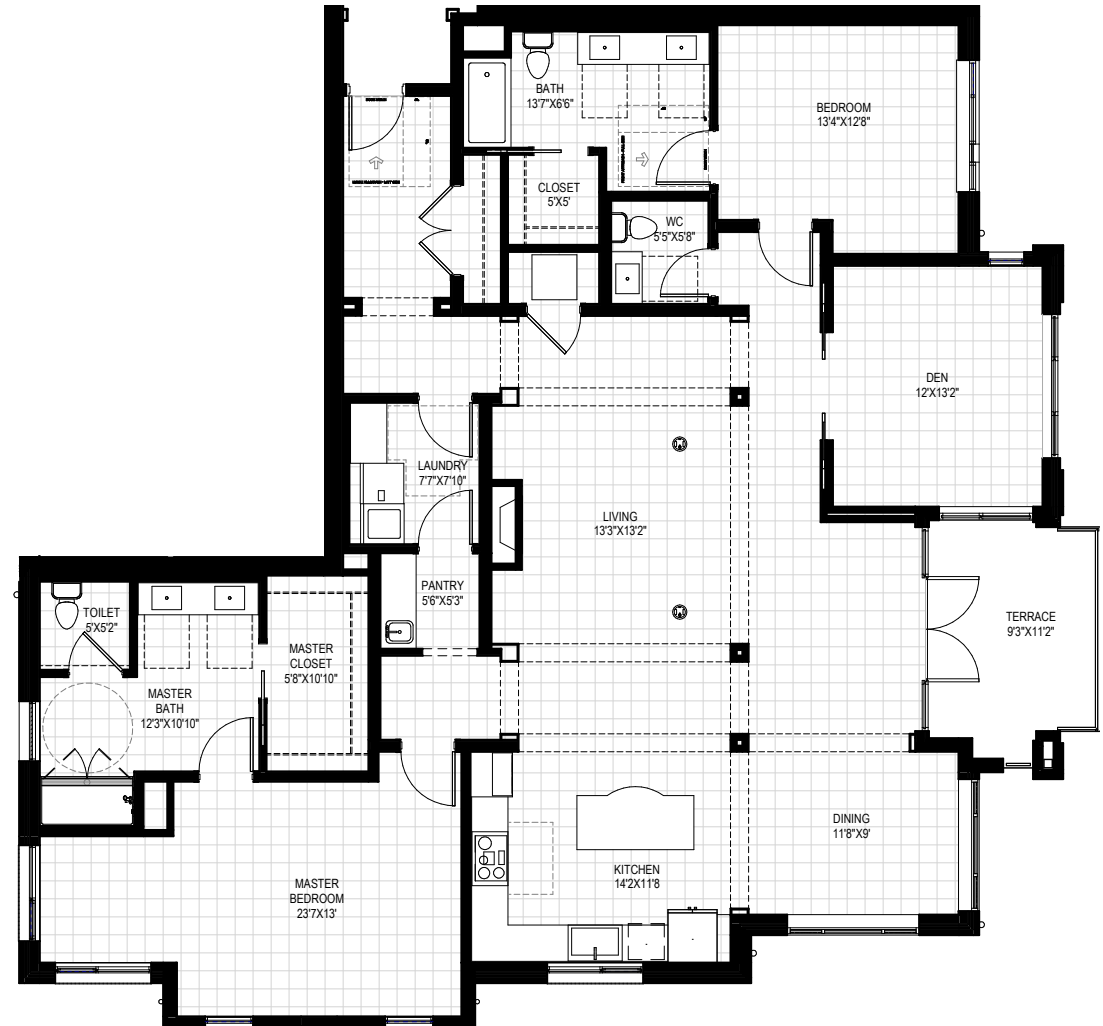

**KENILWORTH**  
 Two Bedroom | Two + Half Bath | Den  
**2,140 SF\***

**SOUTHMINSTER  
 TERRACES**

**NORTH TERRACES**

- Kenilworth
- Selwyn
- Randolph
- Hampton
- Beverly

*\*Architectural square footage is approximate. Final floor plan subject to modification.*

**KENILWORTH**  
Two Bedroom | Two Bath | Den  
**2,150 SF**

**SOUTHMINSTER  
TERRACES**

**SOUTH TERRACES**

- Kenilworth
- Selwyn
- Fairview
- Randolph
- Hempstead
- Wendover
- Scotland
- Morehead

*Architectural square footage estimates are approximate. Final floor plan subject to modification.*