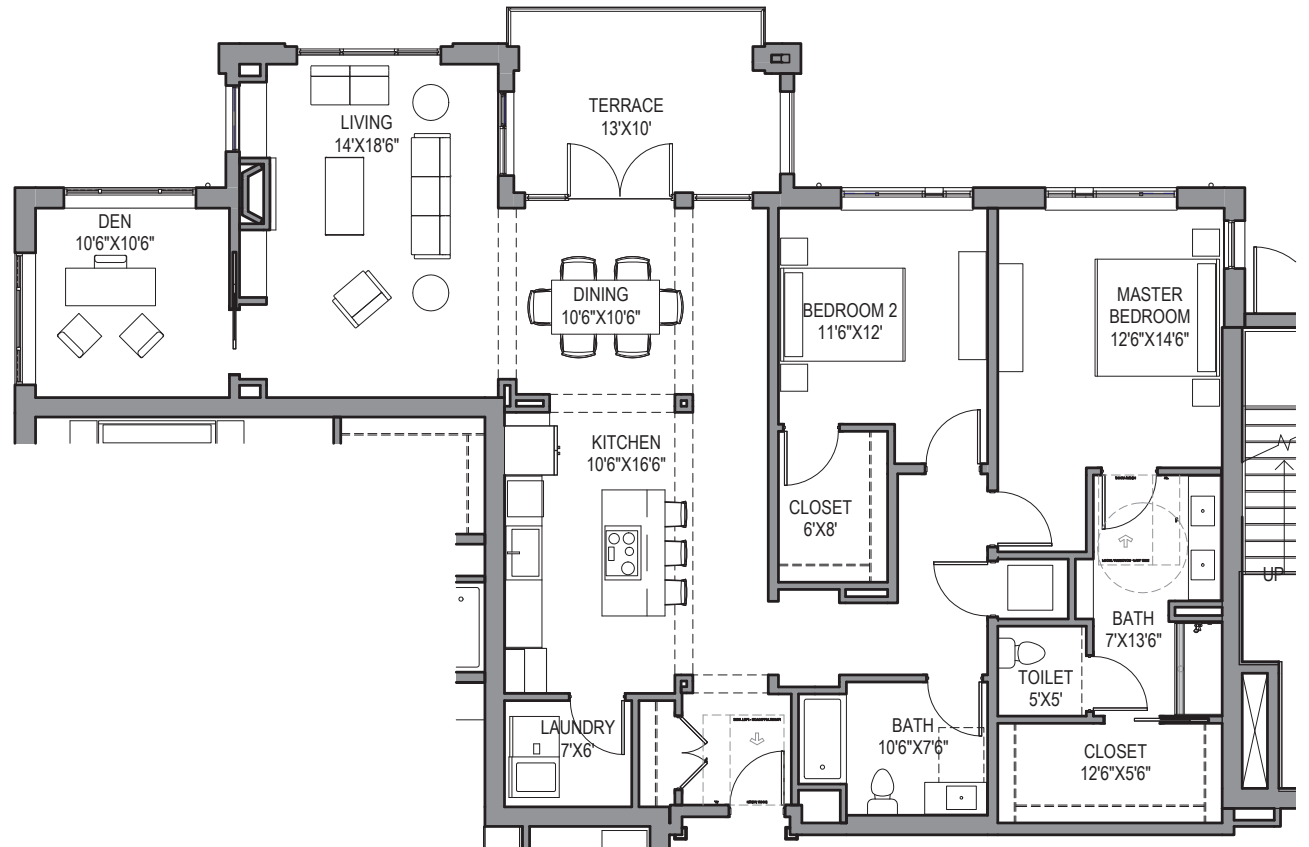

WENDOVER
Two Bedroom | Two Bath | Den
1,700 SF

SOUTHMINSTER
TERRACES

- Kenilworth
- Selwyn
- Fairview
- Randolph
- Hempstead
- Wendover
- Scotland
- Morehead

Architectural square footage estimates are approximate. Final floor plan subject to modification.