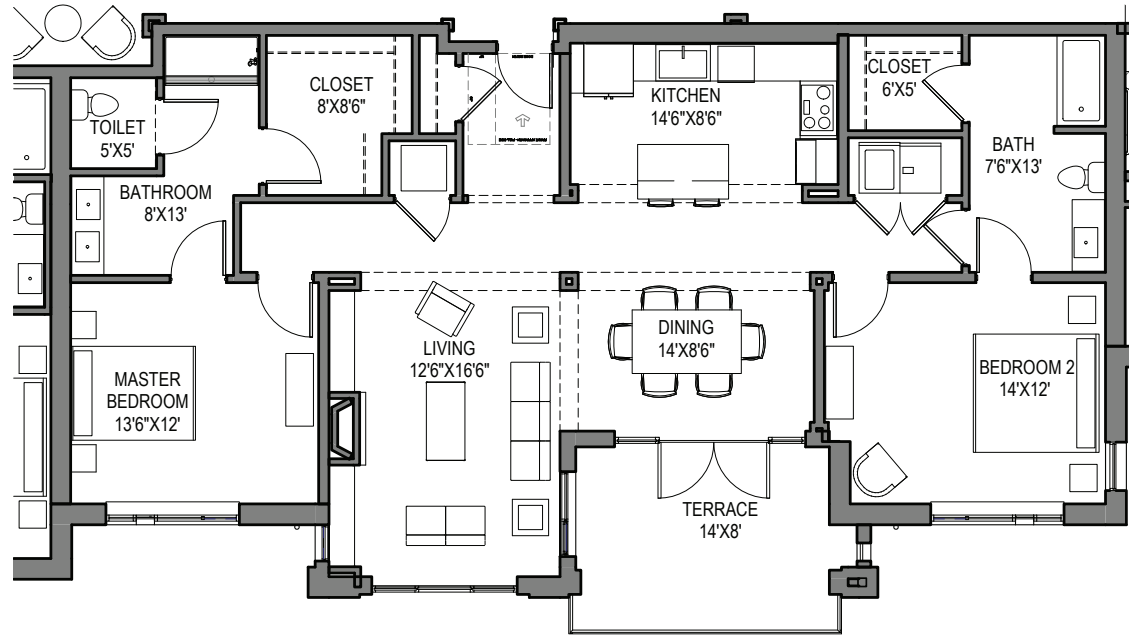

SCOTLAND
Two Bedroom | Two Bath
1,410 SF

SOUTHMINSTER
TERRACES

- Kenilworth
- Selwyn
- Fairview
- Randolph
- Hempstead
- Wendover
- Scotland
- Morehead

Architectural square footage estimates are approximate. Final floor plan subject to modification.