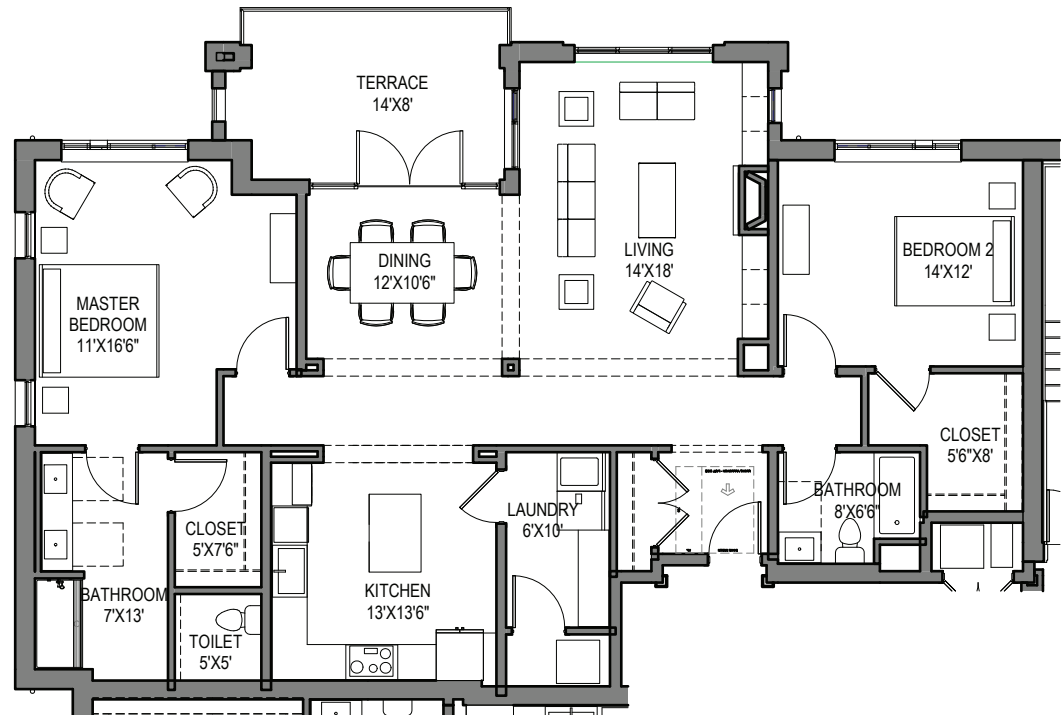

MOREHEAD
Two Bedroom | Two Bath
1,560 SF

SOUTHMINSTER
TERRACES

- Kenilworth
- Selwyn
- Fairview
- Randolph
- Hempstead
- Wendover
- Scotland
- Morehead

Architectural square footage estimates are approximate. Final floor plan subject to modification.