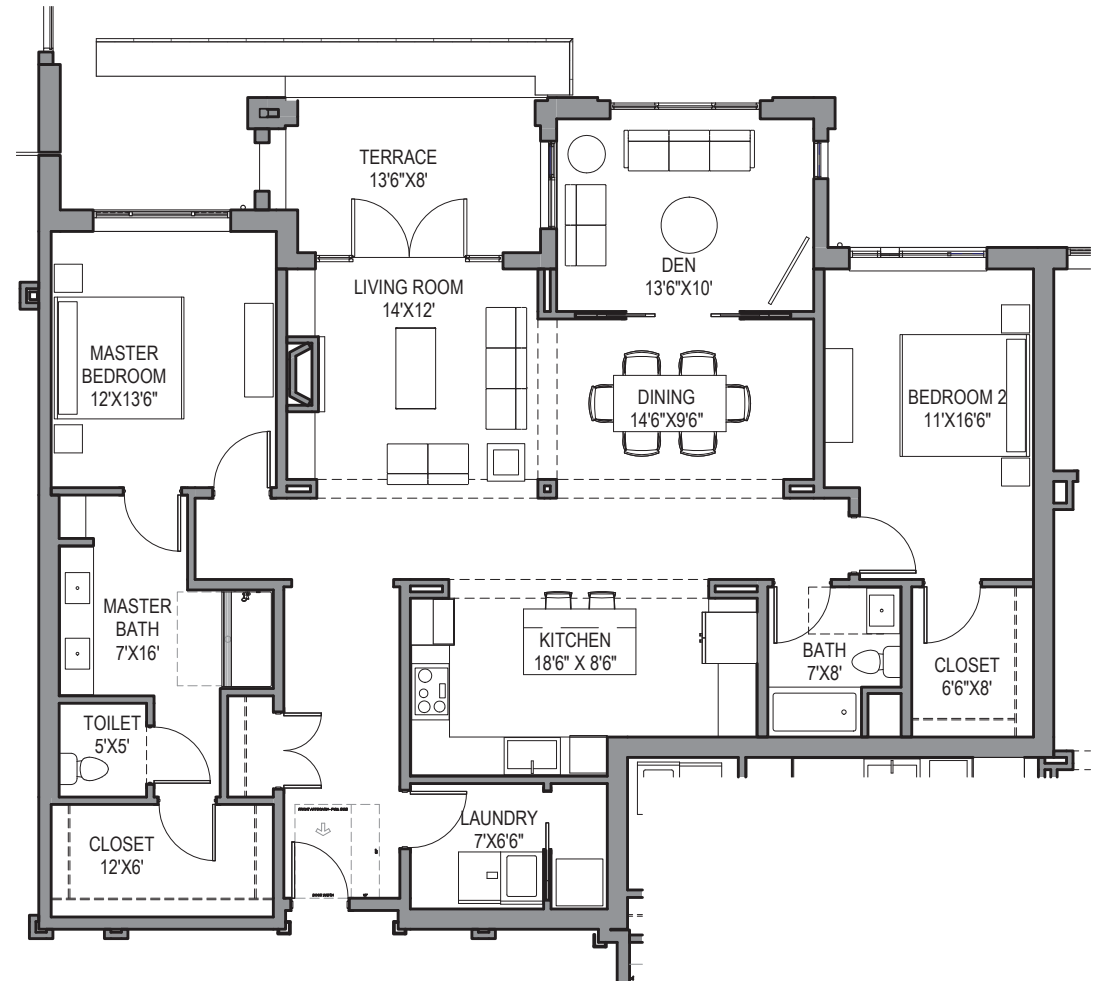

HEMPSTEAD
Two Bedroom | Two Bath | Den
1,690 SF

SOUTHMINSTER
TERRACES

- Kenilworth
- Selwyn
- Fairview
- Randolph
- Hempstead
- Wendover
- Scotland
- Morehead

Architectural square footage estimates are approximate. Final floor plan subject to modification.