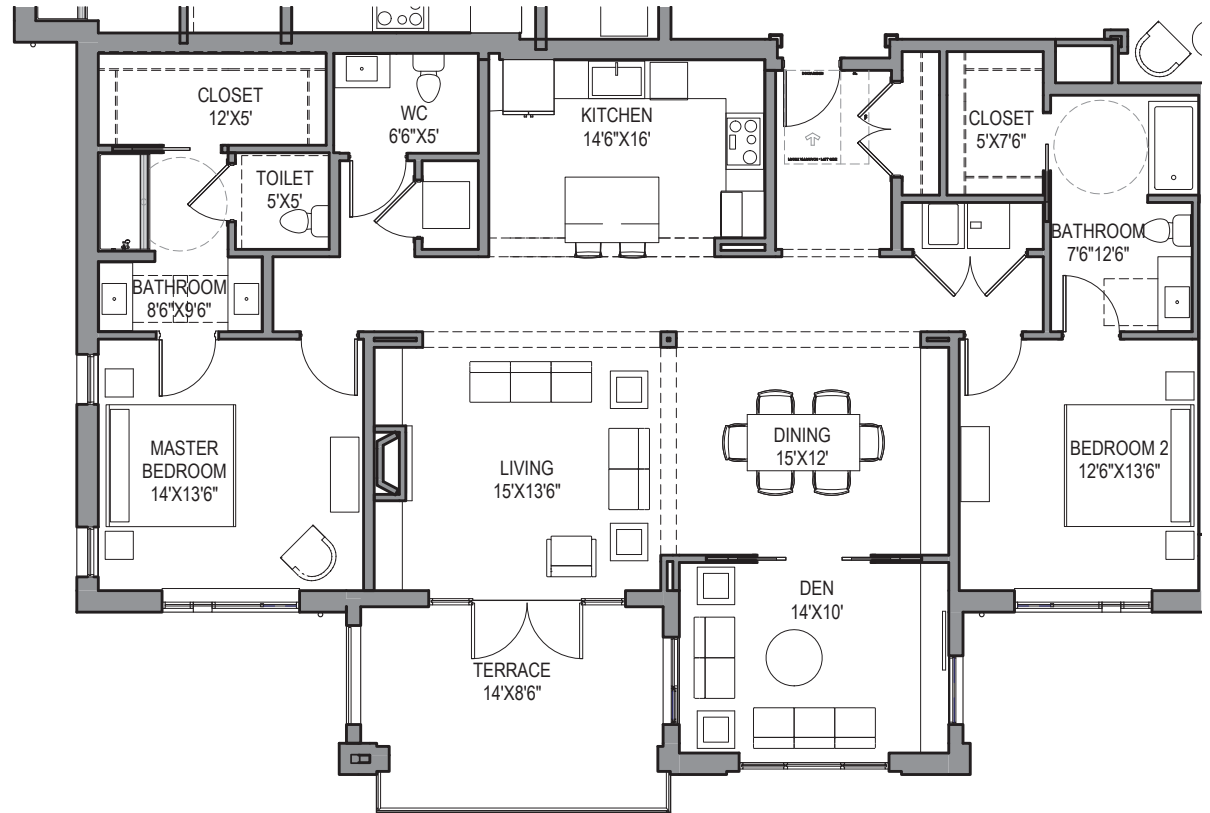

FAIRVIEW
Two Bedroom | Two Bath | Den
1,750 SF

SOUTHMINSTER
TERRACES

- Kenilworth
- Selwyn
- Fairview
- Randolph
- Hempstead
- Wendover
- Scotland
- Morehead

Architectural square footage estimates are approximate. Final floor plan subject to modification.