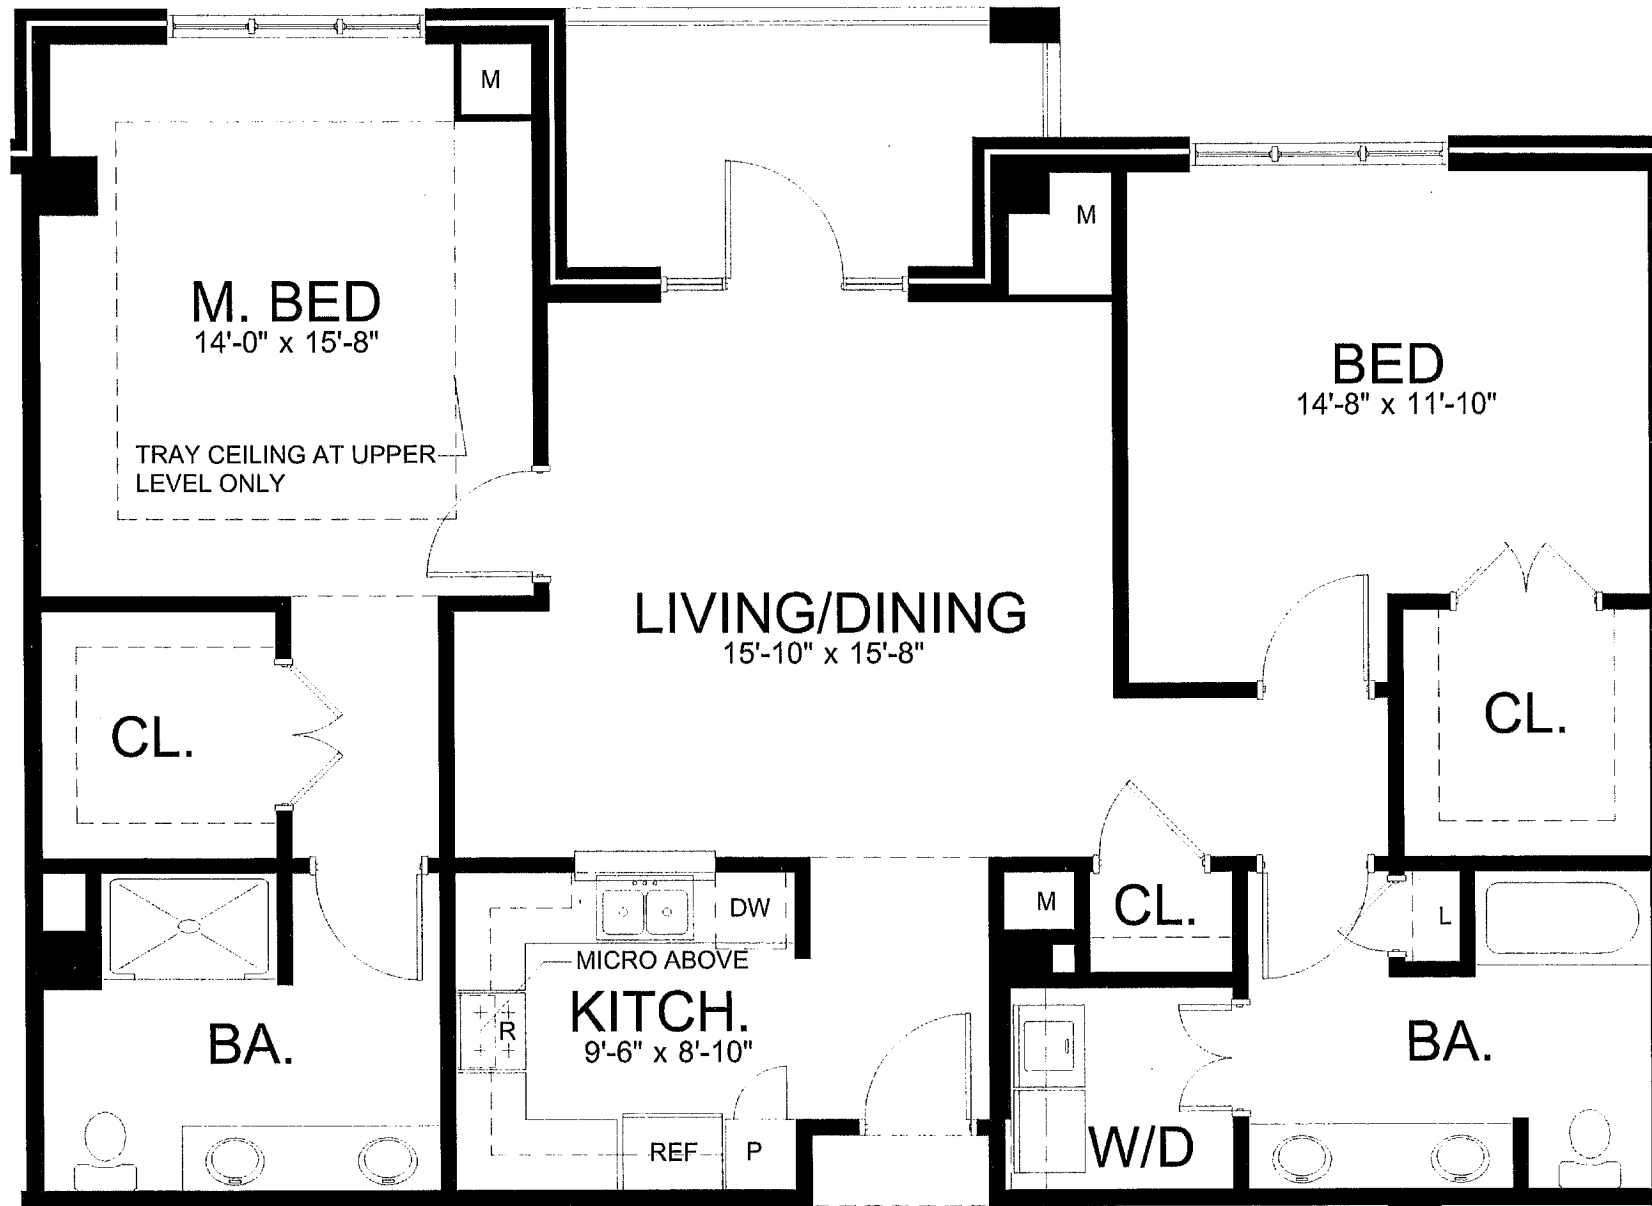

# Apartment J

1,300  
interior sq ft

1,400  
architectural sq ft

2 Bedroom

2 Bath

Scale 3/16" = 1 foot  
\*Final dimensions and configuration may vary slightly from this plan