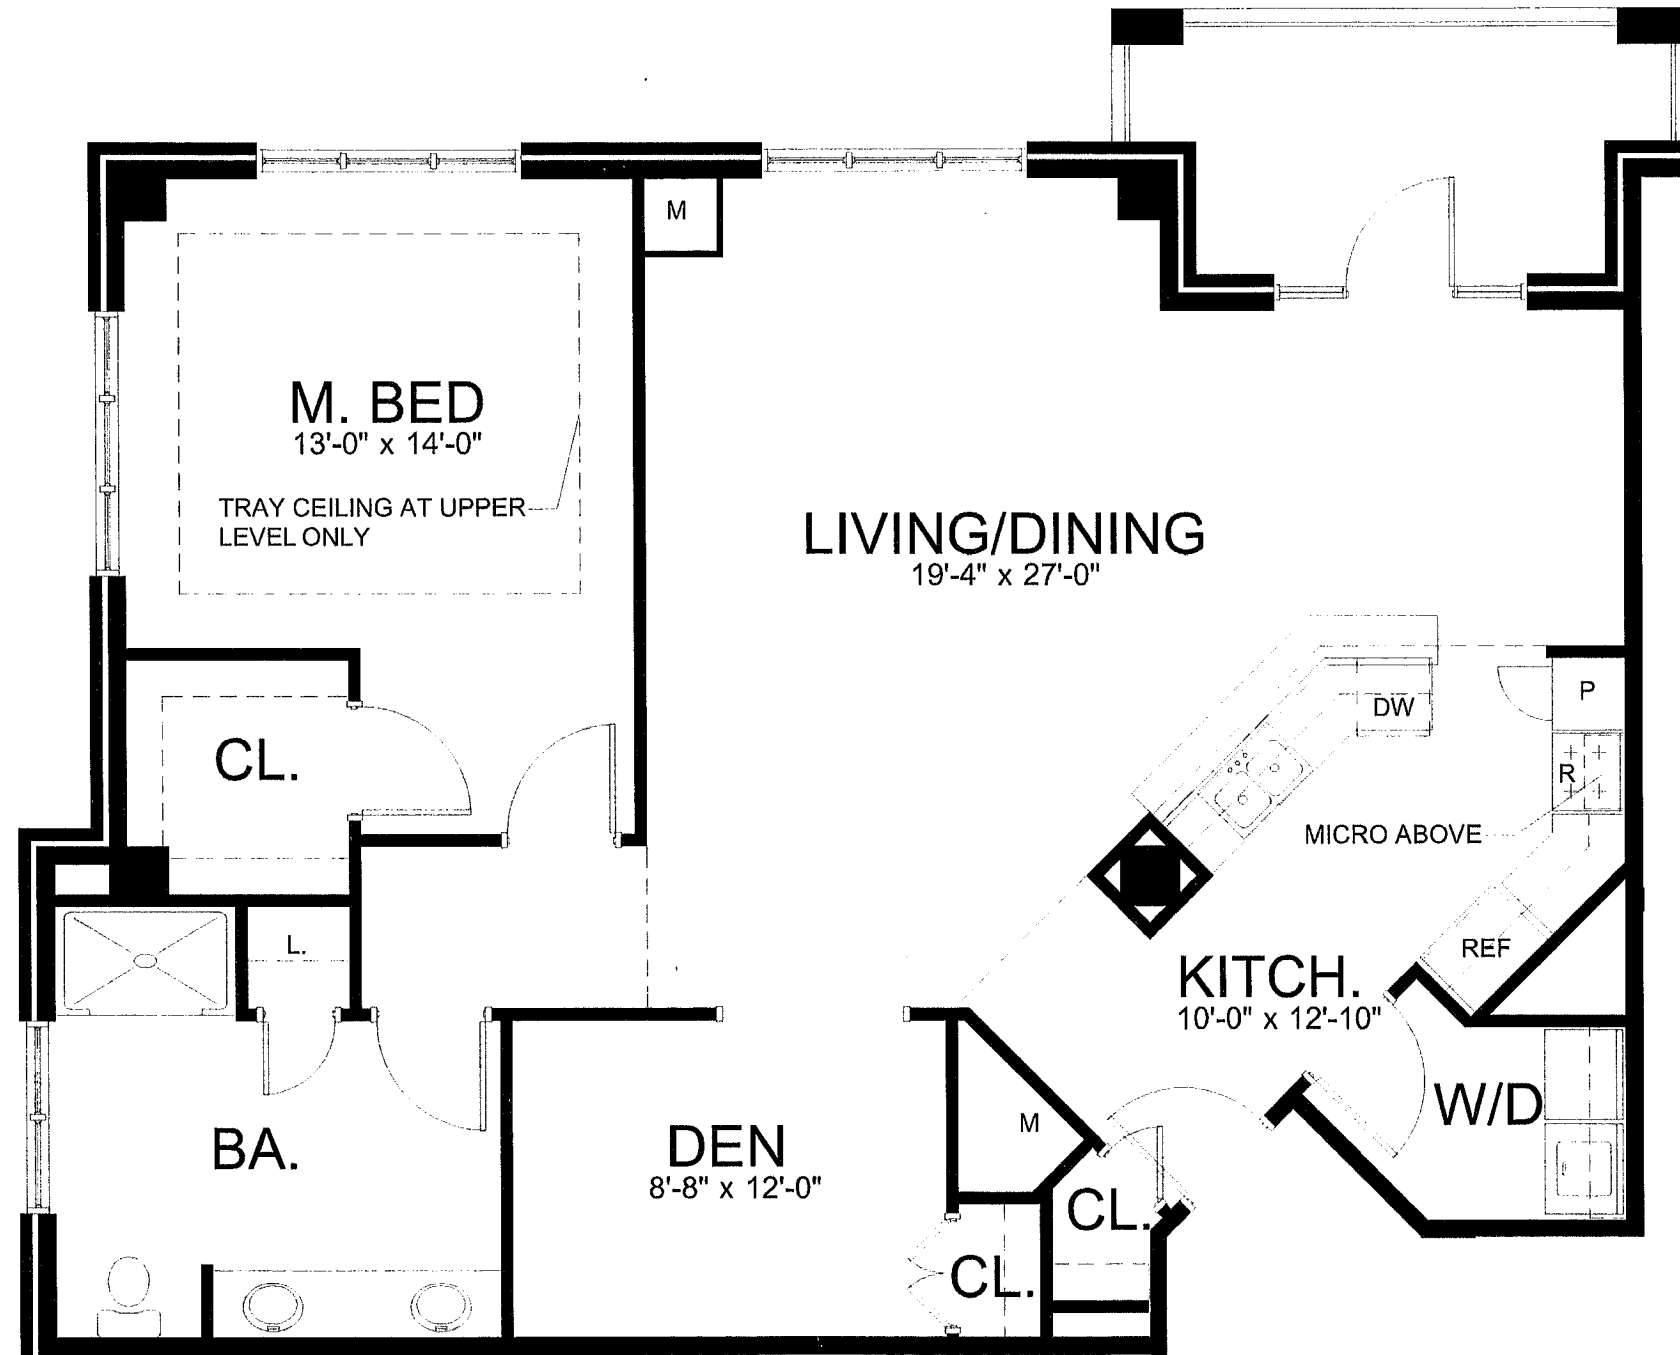

# Apartment F<sub>1</sub>

1,250  
interior sq ft

1,360  
architectural sq ft

1 Bedroom

1 Bath

Den

Scale 3/16" = 1 foot

\*Final dimensions and configuration may vary slightly from this plan